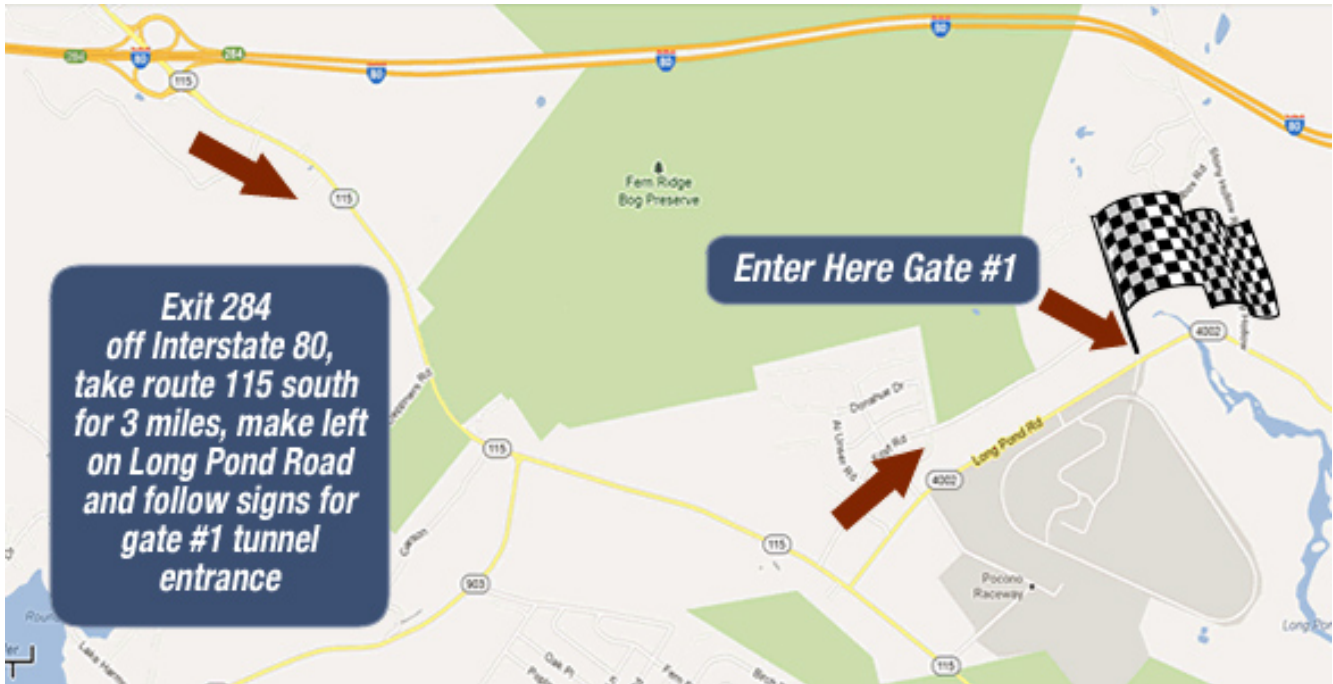

Directions

We do not suggest waiting until you leave and using a GPS. We do not have a GPS address to get you to Gate #1 at Pocono Raceway.

From New York City:

I-80 West to exit 284 Rt. 115 South for 3 Miles to Pocono Raceway

From Hartford Connecticut:

I-84 West to I-380, exit 3 Mt. Pocono follow signs to Pocono Raceway

From Philadelphia:

PA Turnpike Northeast Extension (I-476N) to exit 95. I-80 East to exit 284. Right on Rt.115 for 3 miles

From Pittsburgh:

I-79 North to I-80 East, Exit 284. Right on to Rt. 115 South for 3 miles.

From Baltimore/Washington DC:

I-83 North to I-81 North, to I-80 East to Exit 284. Right on to Rt. 115 South for 3 miles

From Buffalo NY:

I-90 East to I-81 South to I-380, Exit 3 Mount Pocono Follow the signs to Pocono Raceway.

WHEN YOU ARRIVE AT POCONO RACEWAY YOU WILL ENTER THE RACE TRACK THROUGH GATE #1 (INFIELD TUNNEL ENTRANCE).